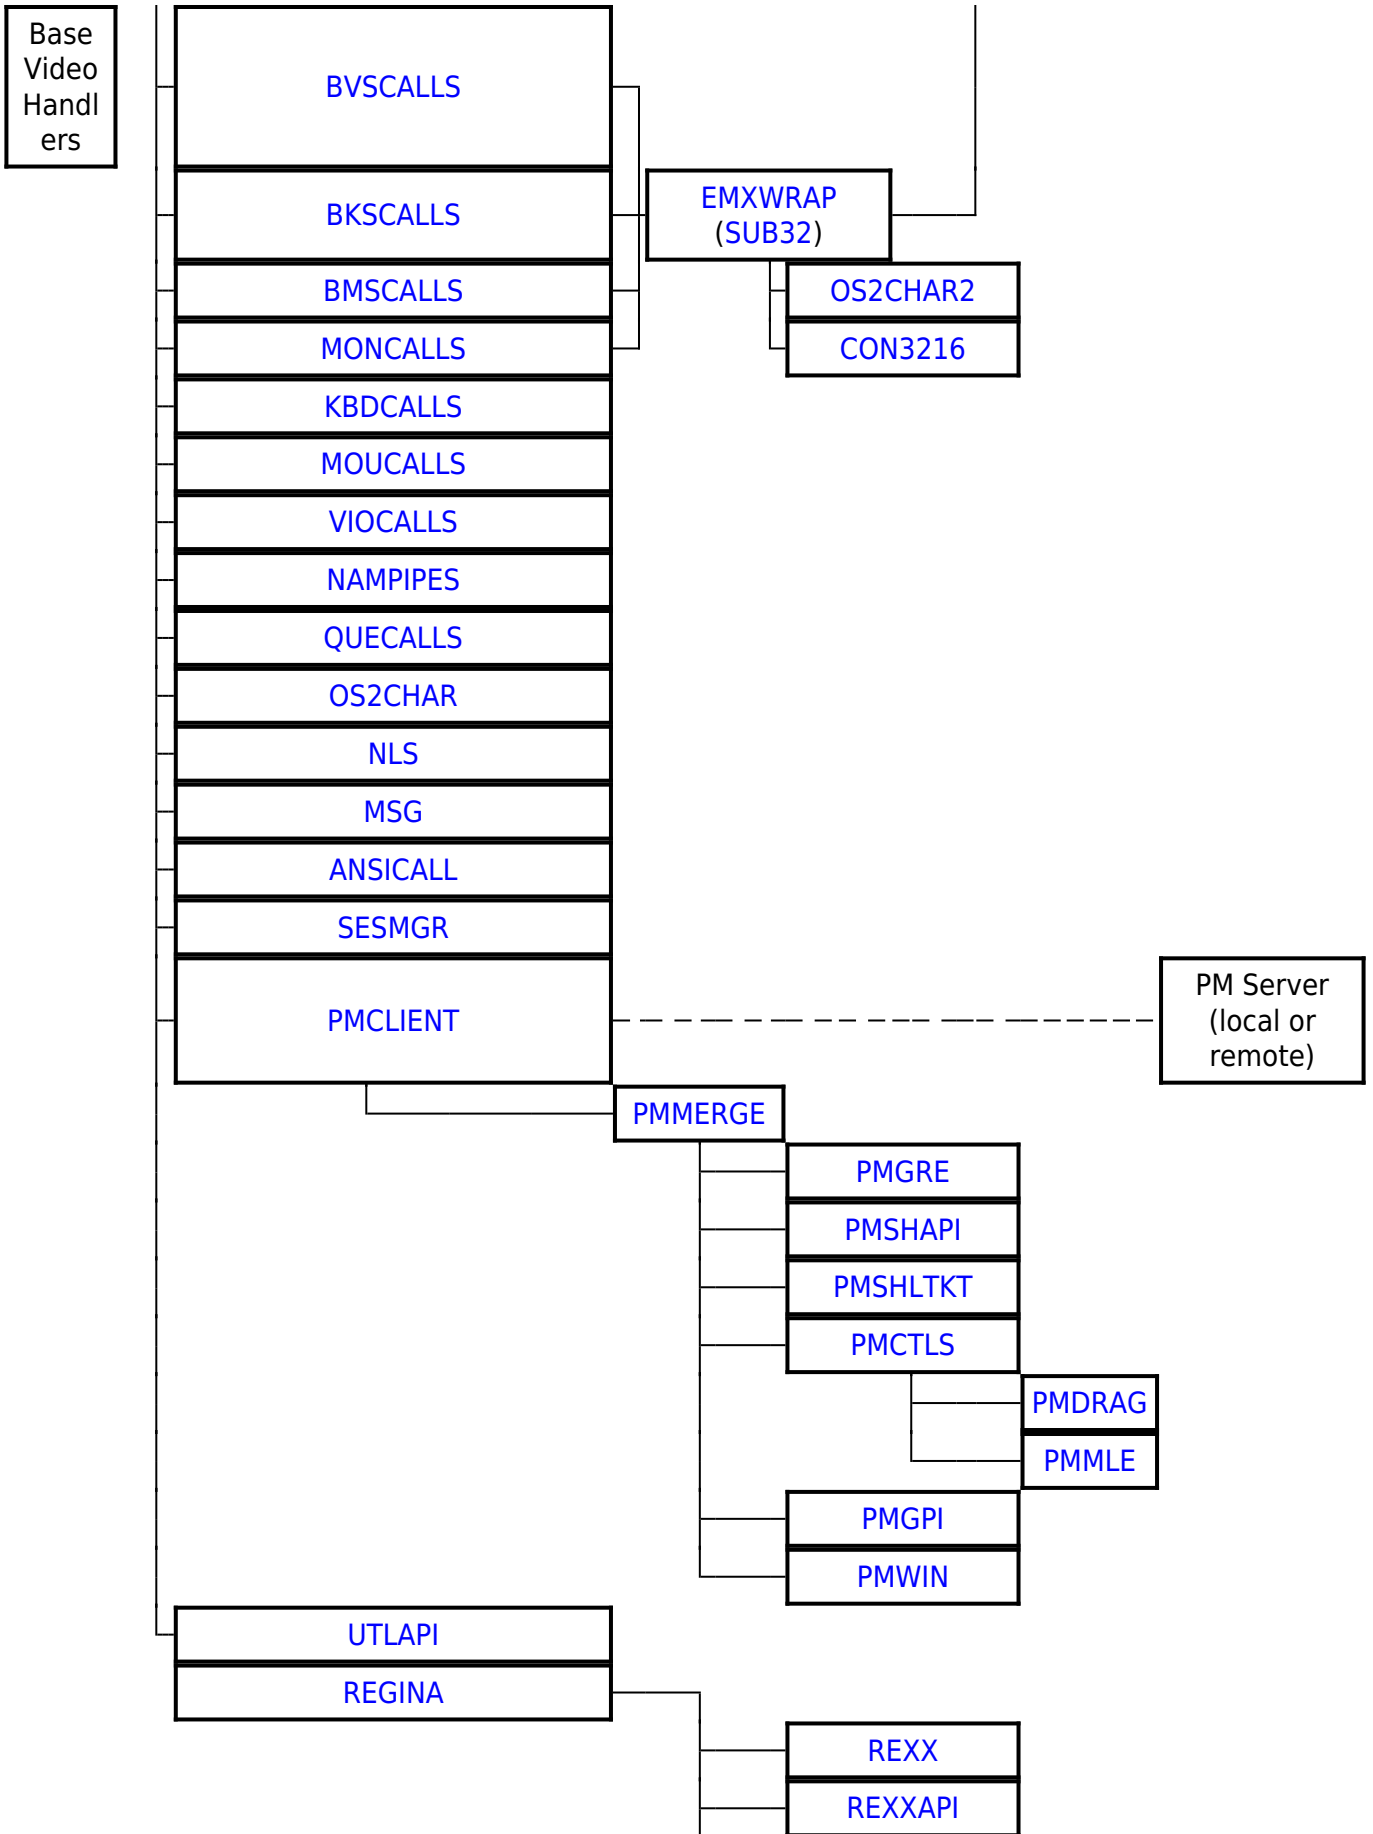

Please help to find info about enries marked as *No info*

UNIKBD

Ordinal	Name	Desc	Status
1	UniCreateKeyboard		
2	UniDestroyKeyboard		
3	UniQueryKeyboard		
4	UniResetShiftState		
5	UniUpdateShiftState		
6	UniTranslateKey		
7	UniTranslateDeadkey		
8	UniUntranslateKey		
9	UnilnitKeyboard		

OS/2 DLLs	
Base API	DOSCALLS EMXWRAP SUB32 ANSICALL NLS MSG MONCALLS KBDSCALLS MOUCALLS VIOCALLS SESMGR BKSCALLS BMSCALLS BVSCALLS NAMPIPES QUECALLS OS2CHAR
Bidirectional NLS	BDCALLS BDCALLS32 BDIME BDBVH BDVIEW BDWPCLS BIDIPM PMBIDI
Unicode API	UCONV UNIKBD LIBUNI
BVH (Base Video Handlers)	BVHINIT BVHMPA BVHVGGA BVHVSVA BVHWNDW
GRADD subsystem	VMAN SOFTDRAW GRE2VMAN GENGRADD
IPF (Information Presentation facility)	HELPMGR HPMGRMRI MINXOBJ IBMHMGR NEWVIEW MINXMRI ERRTXT
REXX	REXX REXXAPI REXXUTIL REGINA
The core PM DLL's	PMMERGE PMMRGRES PMSHAPI PMSHLTKT PMGRE PMGPI PMDRAG PMCTLS PMMLE PMSPL PMVIOP PMWIN
Open32	PMWINX MIRRORS REGISTRY
Intelligent Font Interface drivers	PMATM TRUETYPE PMUNIF FREETYPE PMPRE
Data Exchange	PMCLIP PMDDE PMDDEML
VDM PM interface	PMVDMH PMVDMP SEAMLESS SHIELD
WPS	PMWP PMWPMRU PMVDDROP
Miscellaneous	PMPIC PMTKT MVDM
SOM API	SOM SOMC